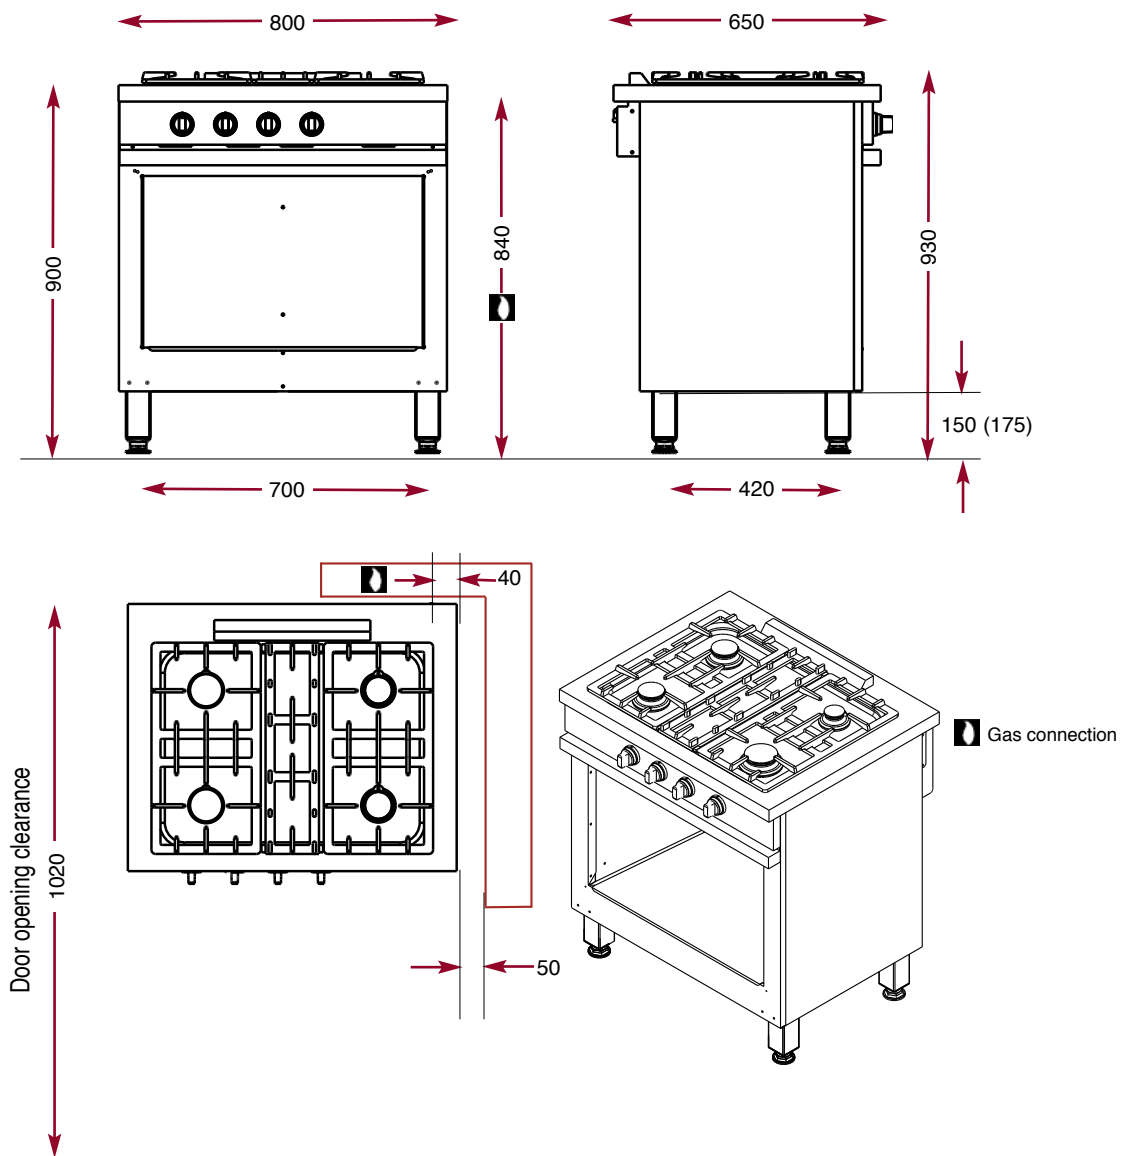

Gas cooker

CMG 840

4 open burners

- 2 burners rated 3 kW.
- 2 burners rated 4 kW.
- Safety thermocouple on all burners.
- Open base.
- Supplied without runners .

CE

CMG 840

L 800 – D 650 – H 900

- Runners suitable for GN 2/1 containers on 5 levels, 68mm apart.

ECH 805

- Option: doors.

CPM 800

AMBASSADE
DE BOURGOGNE

The Chef's Choice.

4 open burners

CMG 840

The Chef's Choice.